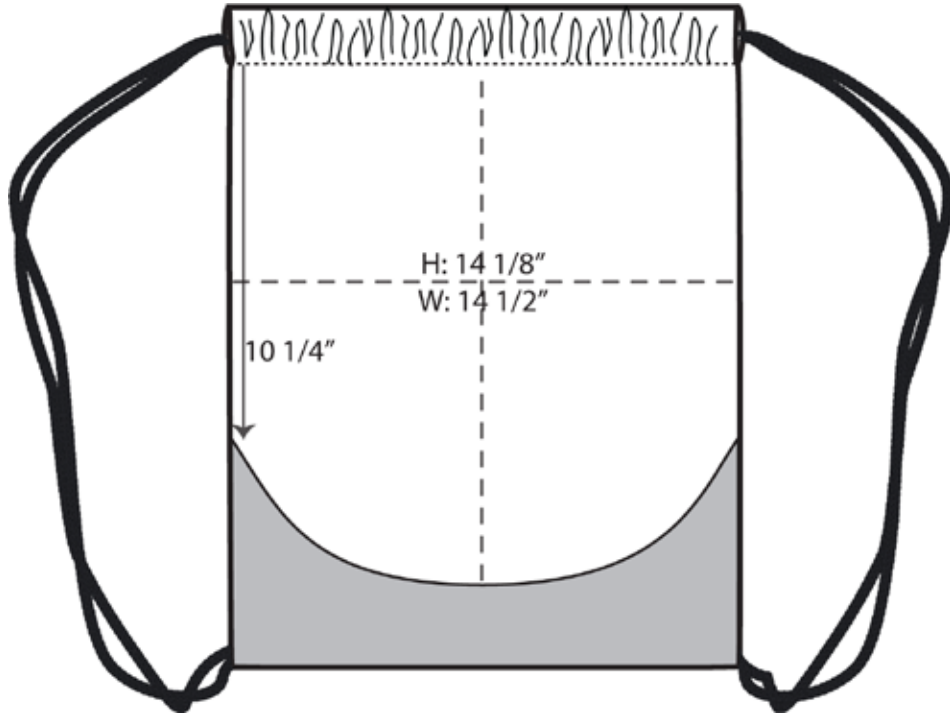

- 210 denier polyester
- Black drawcord closure allows this bag to double as a backpack
- Bottom grommets for strength
- Dimensions: 17.75"h x 14.5"w

Note: Bags not intended for use by children 12 and under. Includes a California Prop 65 and social responsibility [hangtag](#).

Tropical Royal/ White  
PATTERNED

Zebra Black/ White  
PMS NTR BLACK C

Zebra Pink/ White  
NO MATCH

Front View

Note: Best graphic placement should be per the embellisher/screen printer recommendations.