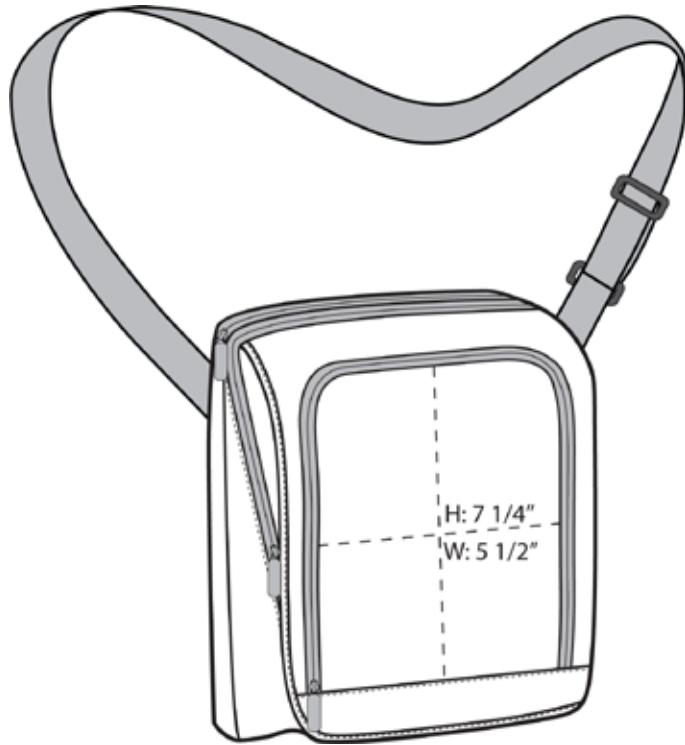

Port Authority® Mini City Messenger BG750

Carry your tablet and cell phone in a compact messenger that protects and holds other essentials too. A long, adjustable shoulder strap allows this bag to be worn across your body

- 1,680 denier ballistic polyester
- Padded tablet sleeve
- Zippered pockets
- Dimensions: 10.25”h x 8”w x 2.5”d; Approx. 205 cubic inches

Note: Bags not intended for use by children 12 and under. Includes a California Prop 65 and social responsibility [hangtag](#).

Care Instructions

Wipe clean with a damp cloth.

COLOR

Black
PMS NTR BLACK C

Dark Steel Blue
PMS 432 C

Olive
PMS 418 C

Front View