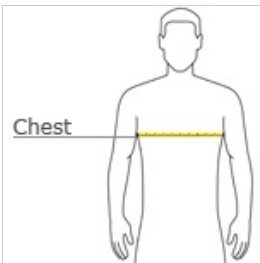

- 3.2-ounce, 100% cationic polyester mesh
- White mesh reverse
- Double-layer construction with open, individually hemmed layers for easy decoration
- Tag at hem on color side

CARE INSTRUCTIONS

Machine wash cold with like colors, do not use bleach, do not use fabric softener, tumble dry low, remove promptly, cool iron if needed, do not dry clean.

front

back

HOW TO MEASURE

CHEST
With arms down at sides, measure around the upper body, under arms and over the fullest part of the chest.

SIZE CHART

	XS	S	M	L	XL	2XL	3XL	4XL
Chest	32-34	35-37	38-40	41-43	44-46	47-49	50-53	54-57